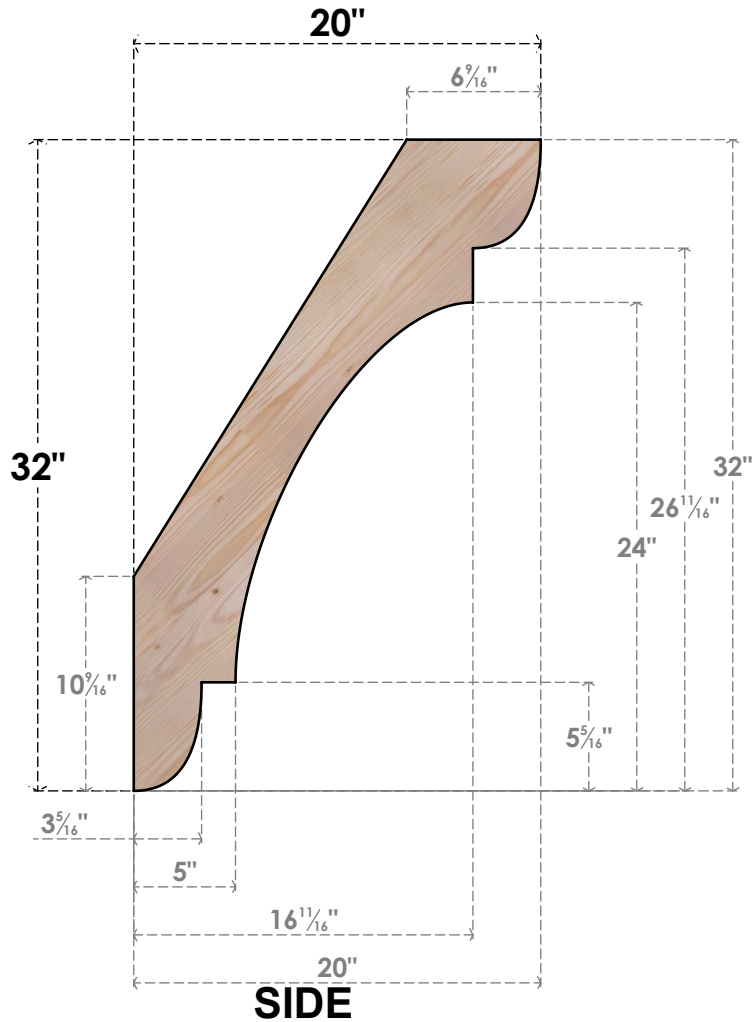

BRC04X20X32OLY00SDF

3 1/2"W X 20"D X 32"H OLYMPIC SMOOTH BRACE, DOUGLAS FIR

EKENA MILLWORK
 2300 WEST MAIN ST.
 CLARKSVILLE, TX 75426
 TOLL FREE: 866-607-0453
 WWW.EKENAMILLWORK.COM

NOTES

1. INSTALLATION TO BE COMPLETED IN ACCORDANCE WITH MANUFACTURER'S SPECIFICATIONS.
2. DRAWING MAY NOT BE TO SCALE
3. THIS DRAWING IS INTENDED FOR DESIGN AND PLANNING PURPOSES ONLY.
4. ALL INFORMATION CONTAINED HEREIN WAS CURRENT AT THE TIME OF DEVELOPMENT BUT MUST BE REVIEWED AND APPROVED BY THE PRODUCT MANUFACTURER TO BE CONSIDERED ACCURATE.
5. PRODUCTS ARE NOT KILN DRIED. THIS ITEM IS UNIQUE AND WILL CONTAIN THE NATURAL VARIATIONS THAT THE WOOD SPECIES OFFERS. THIS MAY RESULT IN VARIATIONS UP TO 1/4"