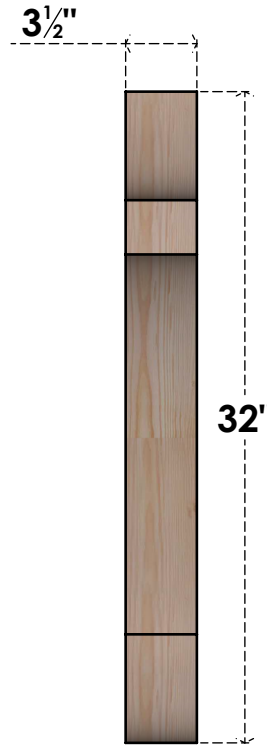

BRC04X20X32OLY00SDF

3 1/2"W X 20"D X 32"H OLYMPIC SMOOTH BRACE, DOUGLAS FIR

EKENA MILLWORK
 2300 WEST MAIN ST.
 CLARKSVILLE, TX 75426
 TOLL FREE: 866-607-0453
 WWW.EKENAMILLWORK.COM

NOTES

1. INSTALLATION TO BE COMPLETED IN ACCORDANCE WITH MANUFACTURER'S SPECIFICATIONS.
2. DRAWING MAY NOT BE TO SCALE
3. THIS DRAWING IS INTENDED FOR DESIGN AND PLANNING PURPOSES ONLY.
4. ALL INFORMATION CONTAINED HEREIN WAS CURRENT AT THE TIME OF DEVELOPMENT BUT MUST BE REVIEWED AND APPROVED BY THE PRODUCT MANUFACTURER TO BE CONSIDERED ACCURATE.
5. PRODUCTS ARE NOT KILN DRIED. THIS ITEM IS UNIQUE AND WILL CONTAIN THE NATURAL VARIATIONS THAT THE WOOD SPECIES OFFERS. THIS MAY RESULT IN VARIATIONS UP TO 1/4"